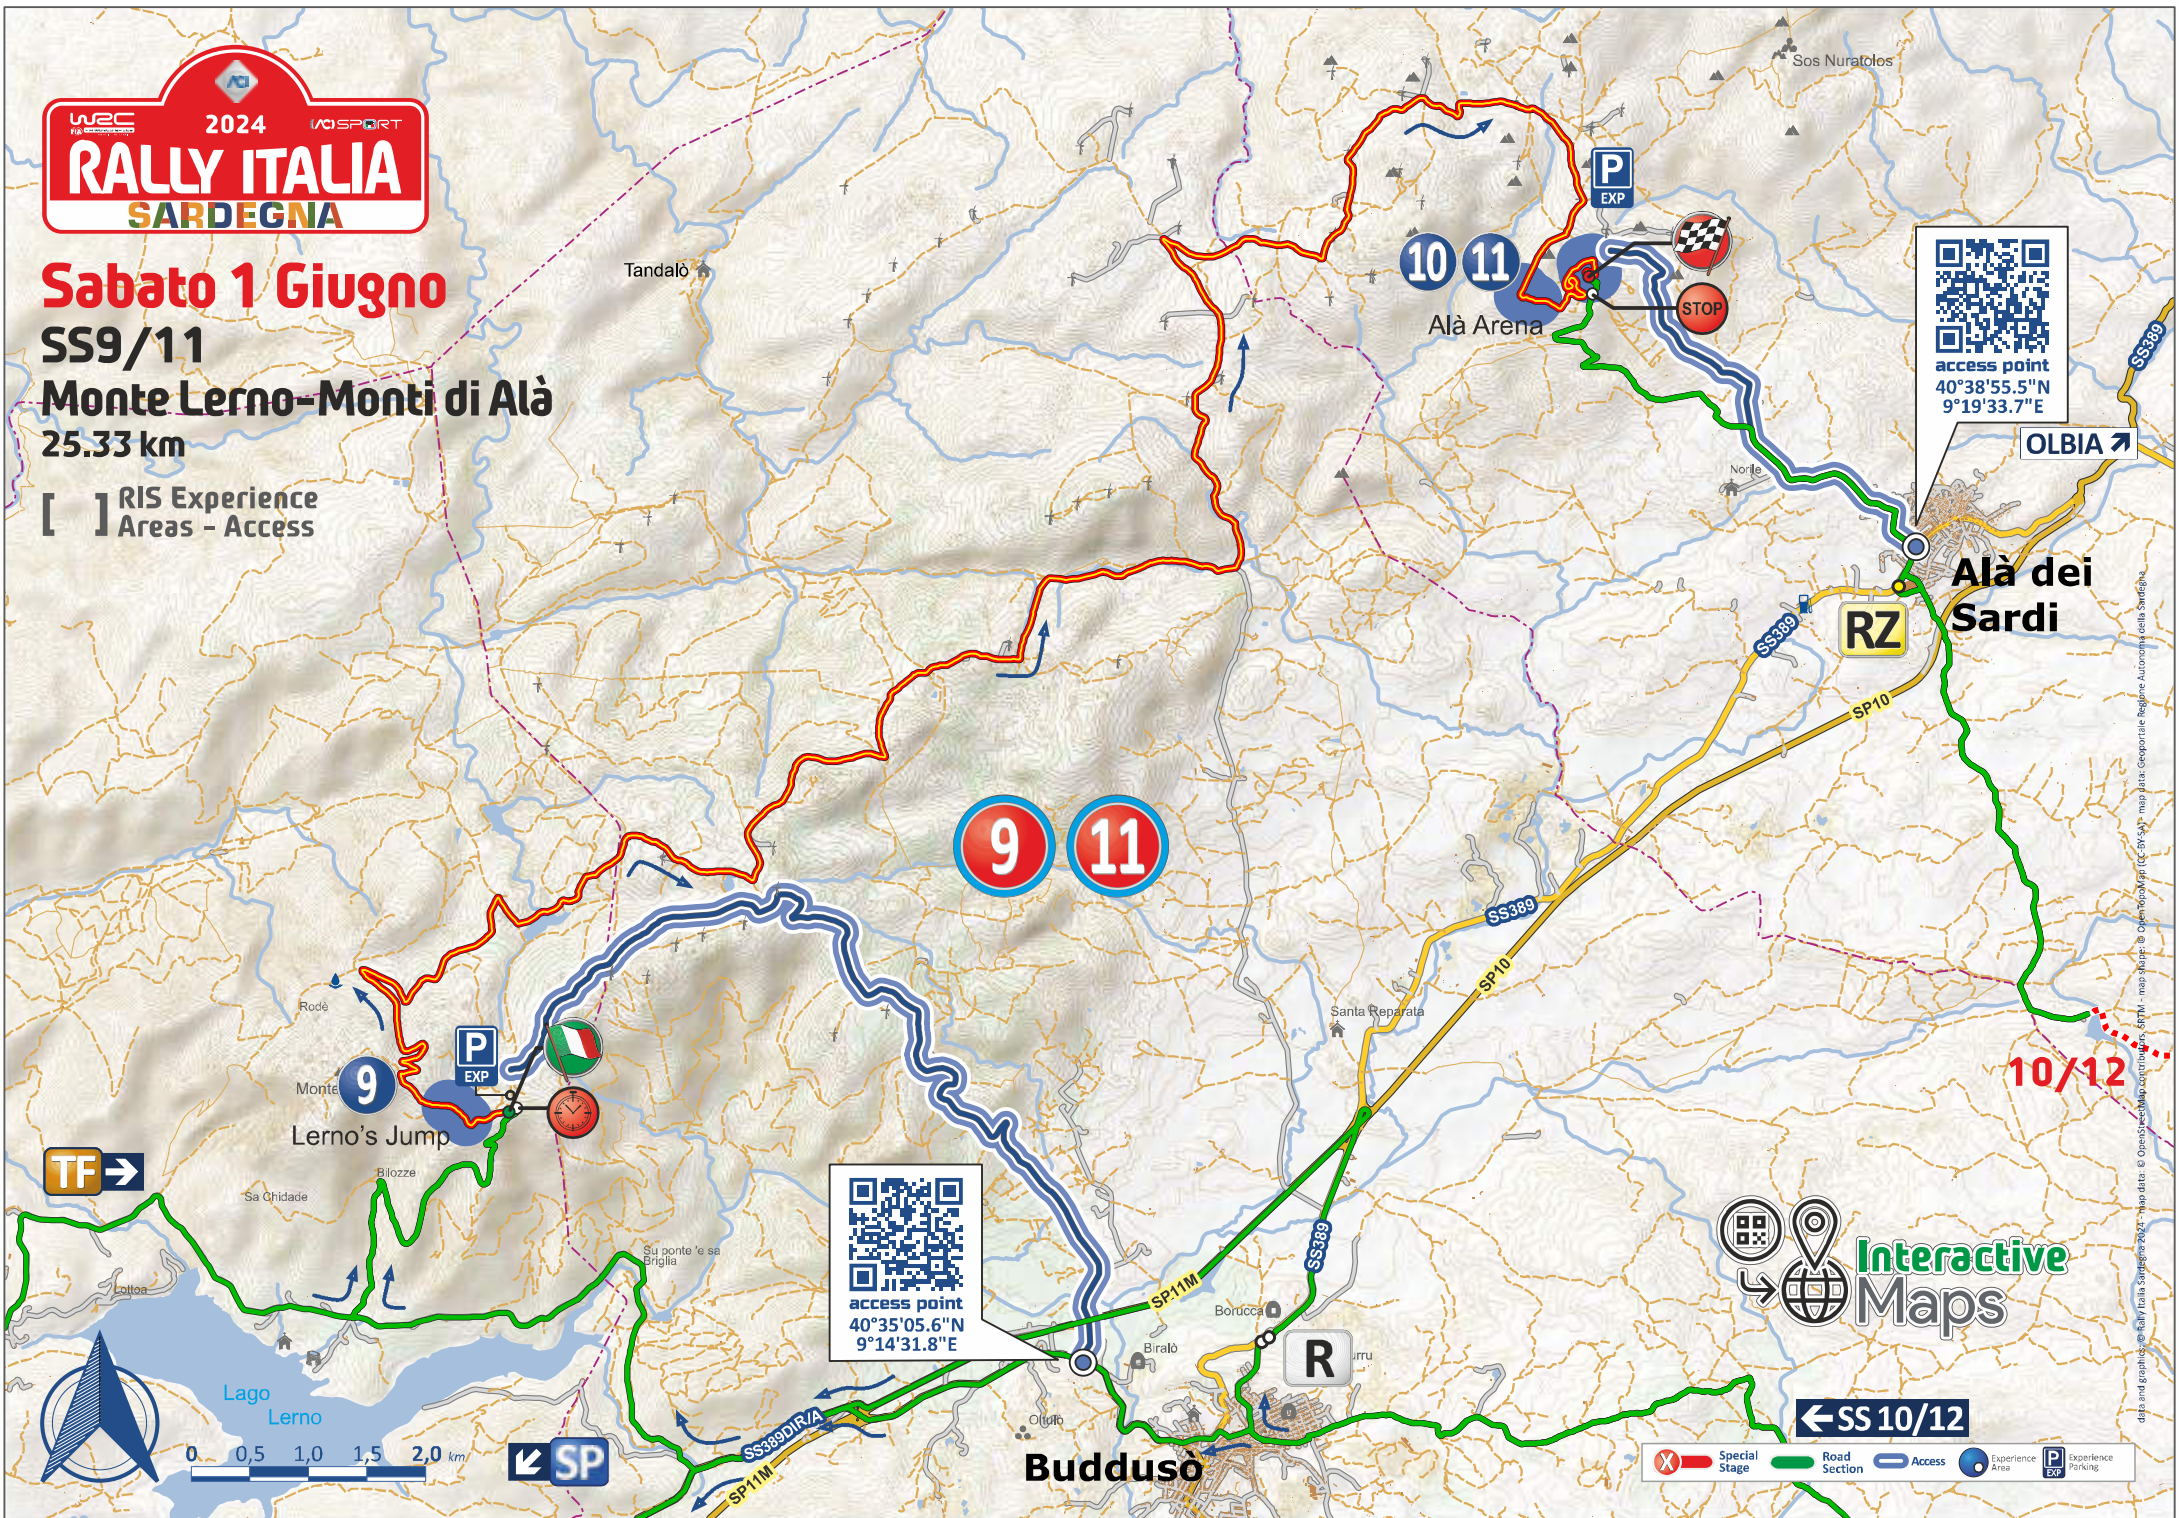

- Special Stage
- Road Section
- Access
- Experience Area
- Experience Parking