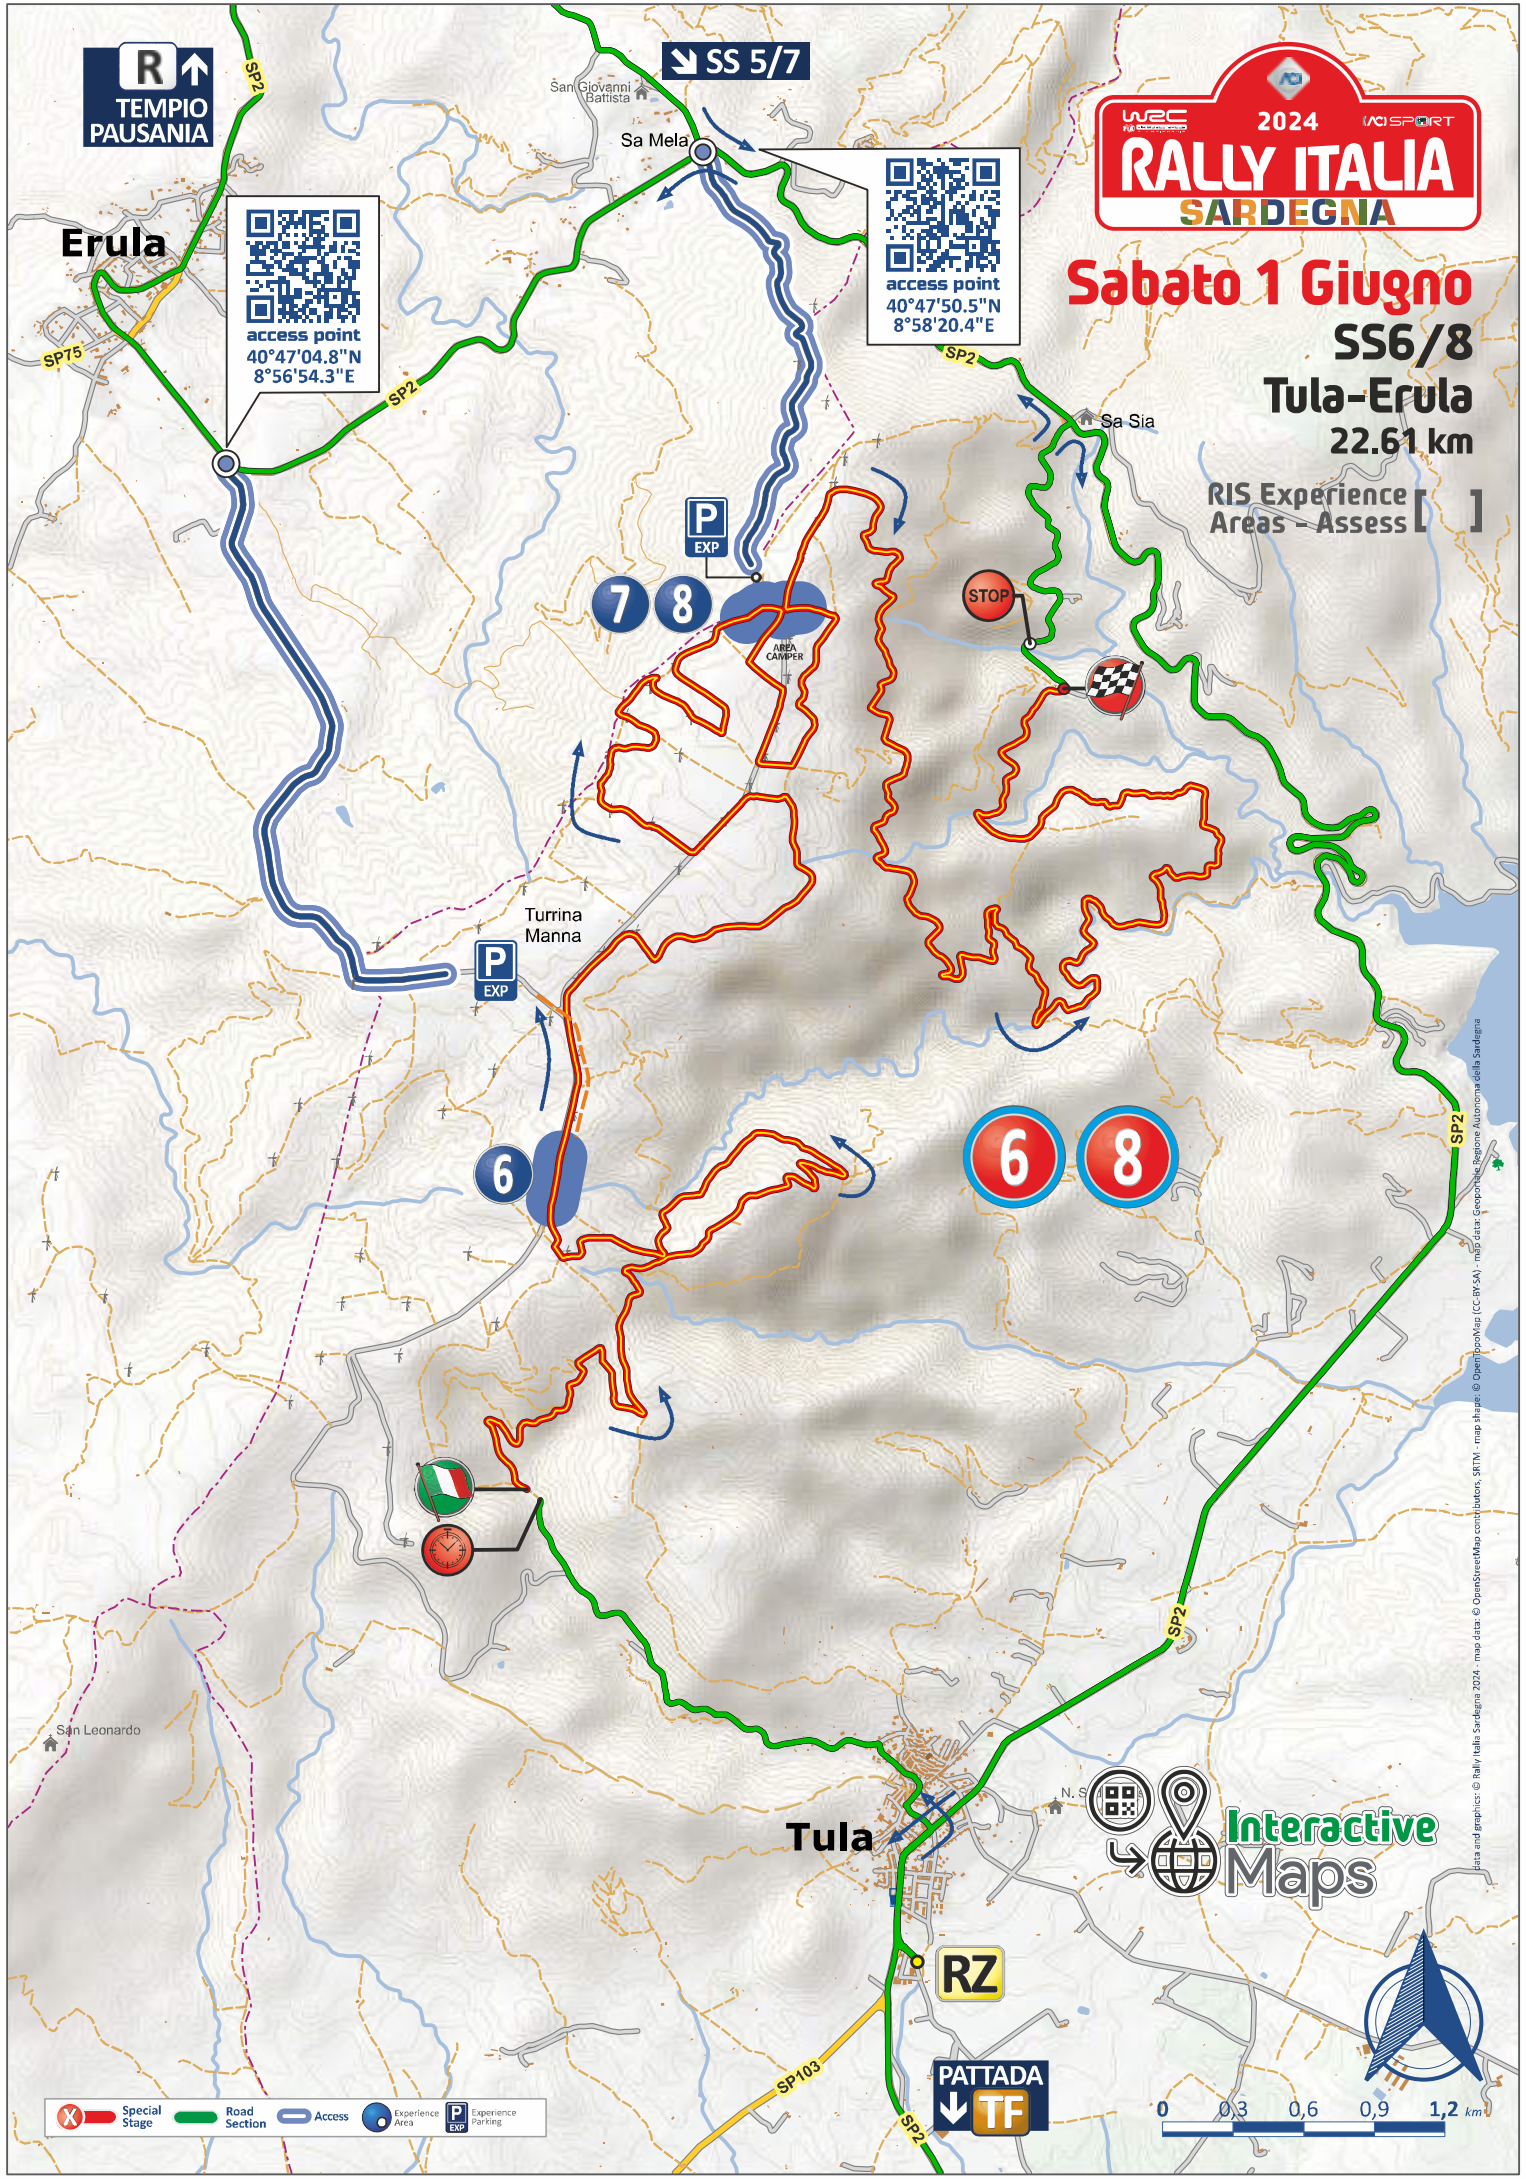

R
↑
TEMPIO PAUSANIA

SS 5/7

WRC
rally.com
2024
VOSPORT

RALLY ITALIA

SARDEGNA

Erula

access point
40°47'04.8"N
8°56'54.3"E

access point
40°47'50.5"N
8°58'20.4"E

Sabato 1 Giugno

SS6/8

Tula-Erula

22.61 km

RIS Experience
Areas - Assess [ ]

P EXP
Turrina Manna

P EXP

6   **8**

7   **8**

STOP

Tula

RZ

PATTADA
↓
TF

Interactive
Maps

Special Stage   Road Section   Access   Experience Area   Experience Parking