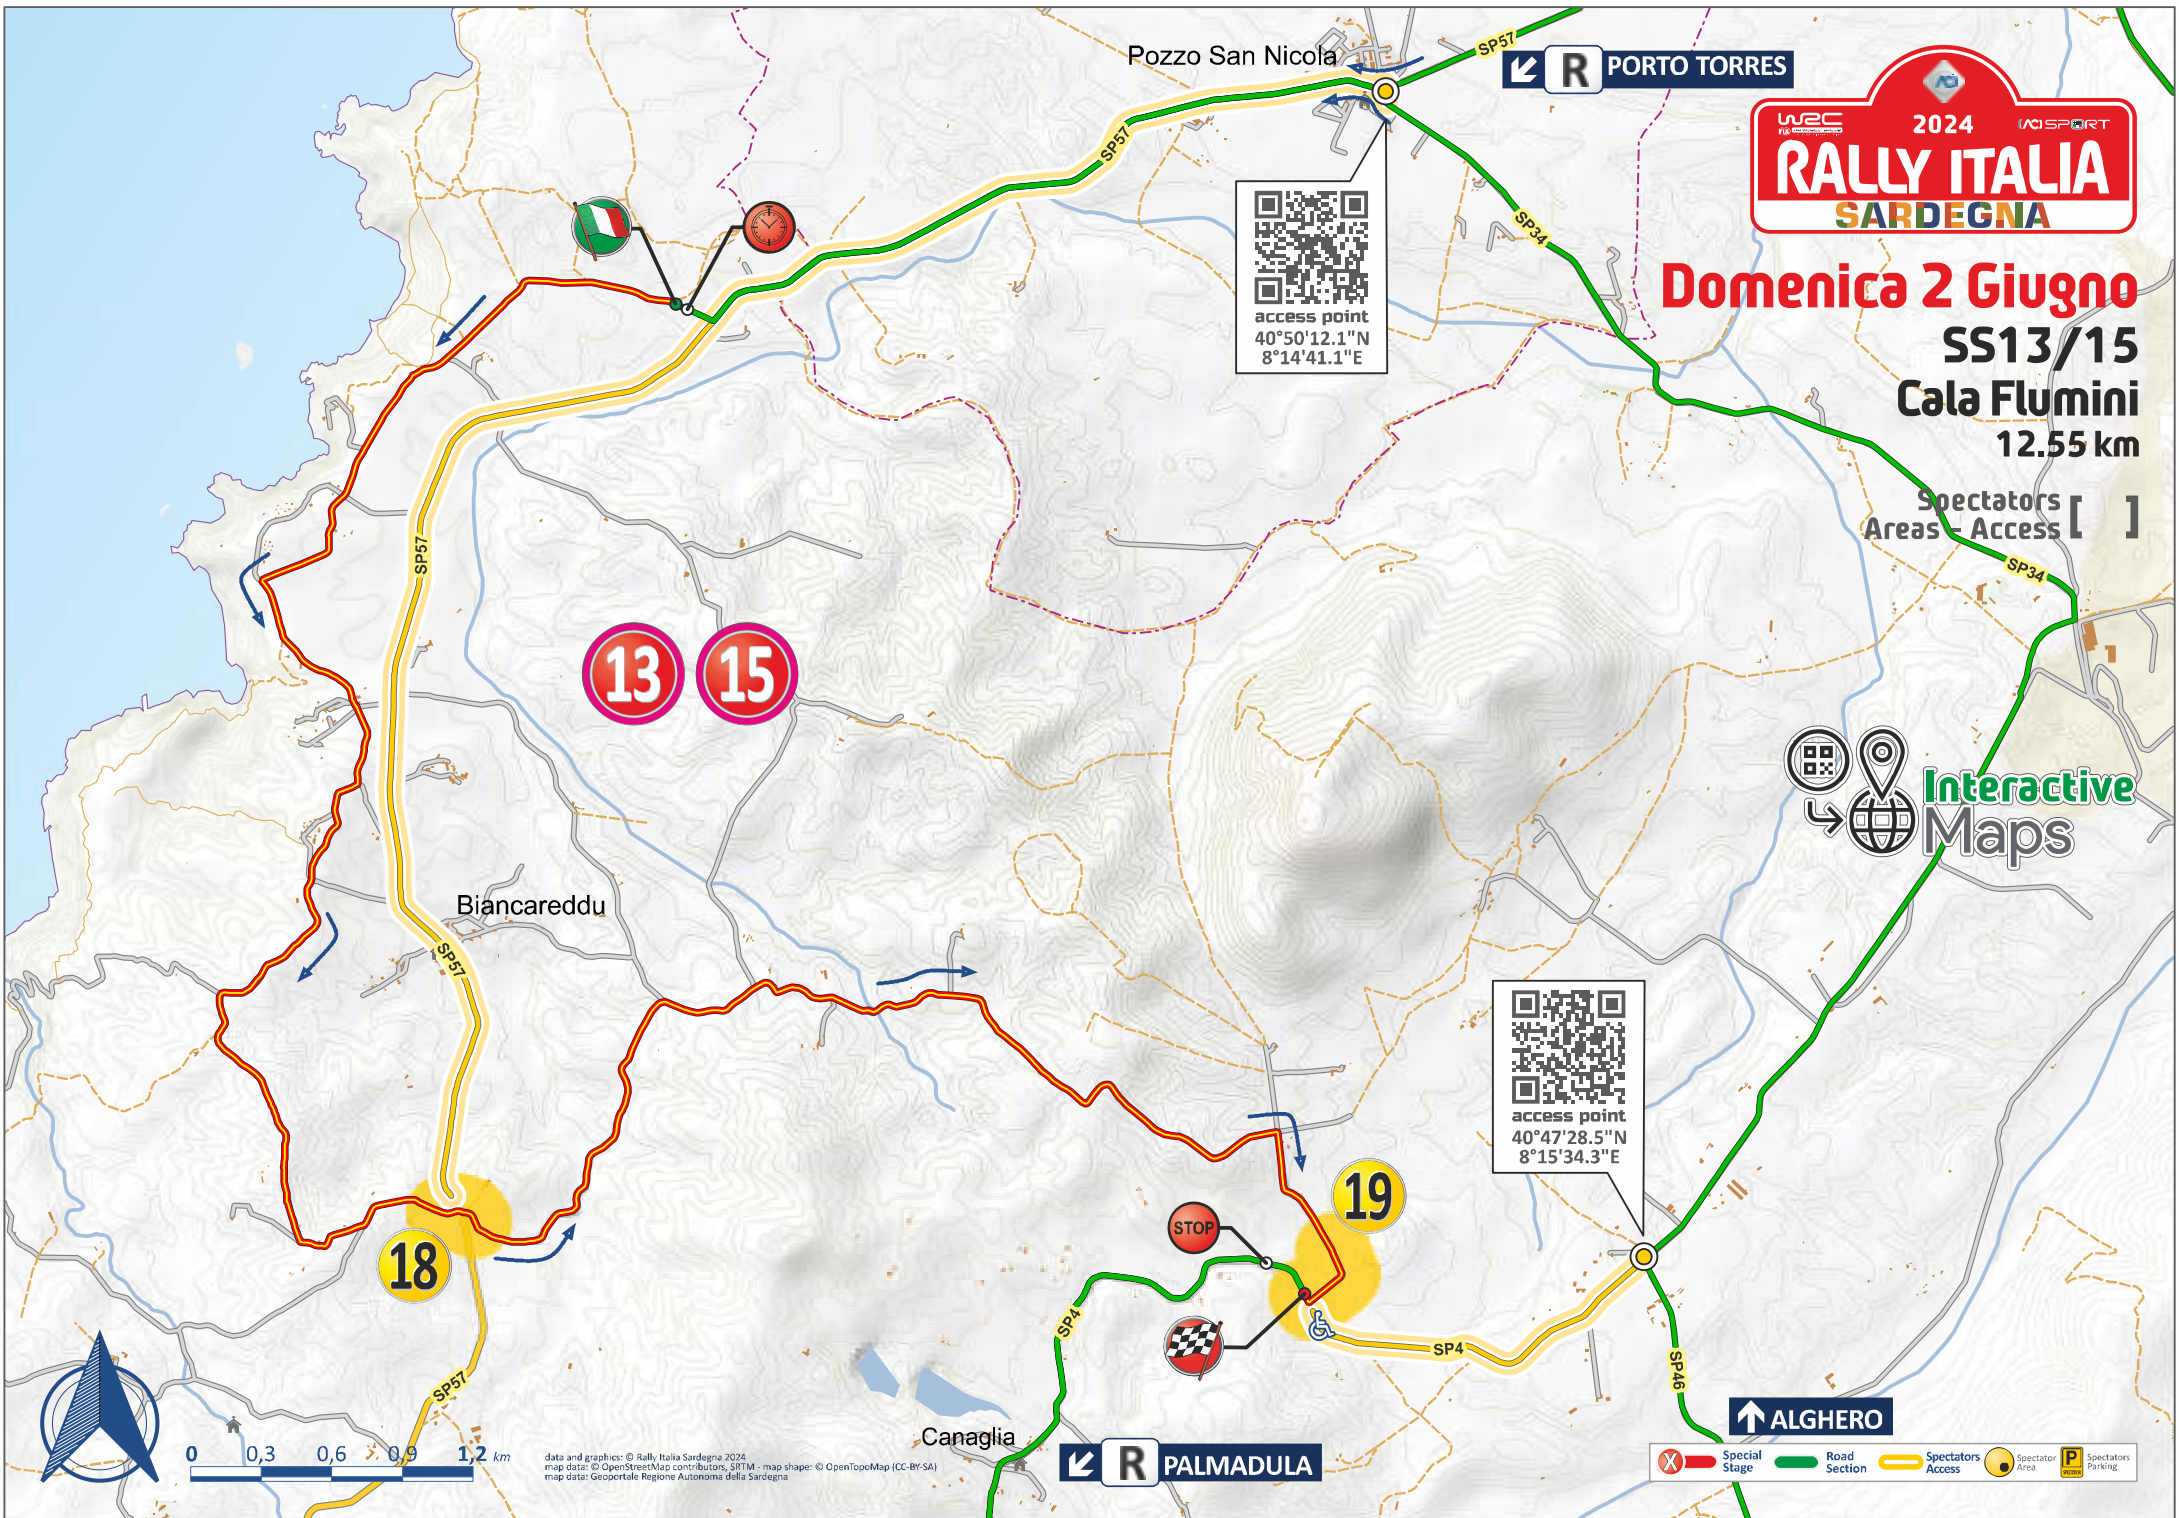

← R PALMADULA

↑ ALGERO

- Special Stage
- Road Section
- Spectators Access
- Spectators Area
- Spectators Parking