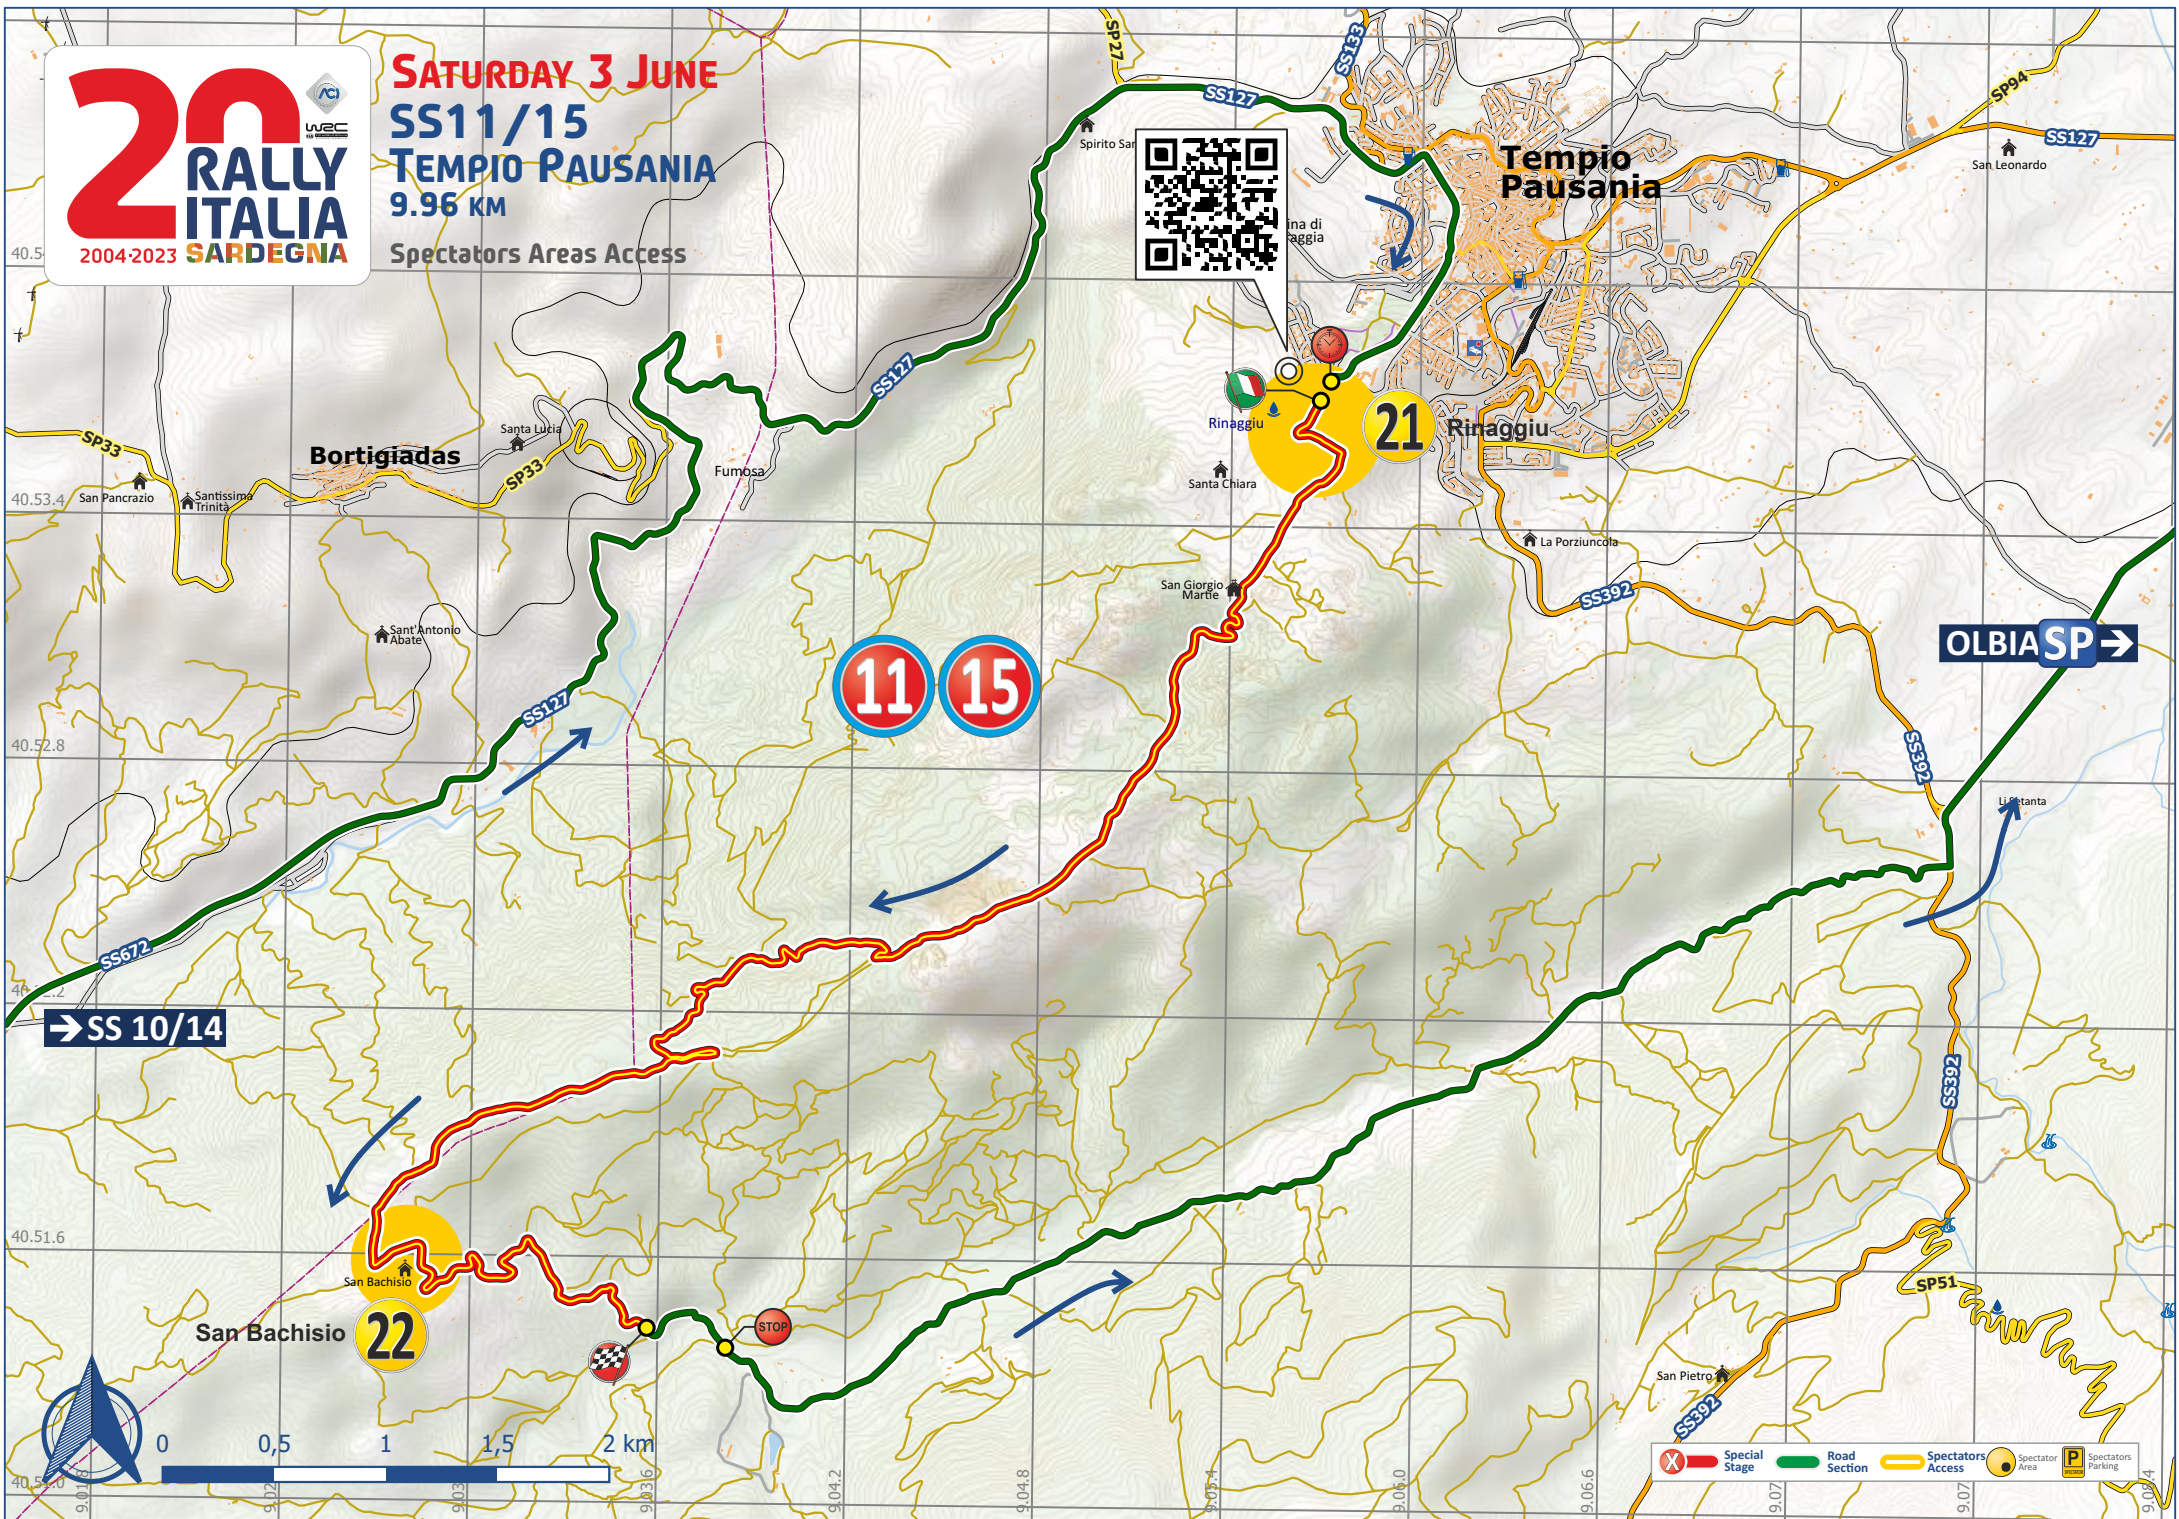

**SATURDAY 3 JUNE**  
**SS11/15**  
**TEMPIO PAUSANIA**  
**9.96 KM**  
 Spectators Areas Access

**11** **15**

**21**

**22**

**OLBIA SP** →

→ **SS 10/14**

- Special Stage
- Road Section
- Spectators Access
- Spectator Area
- Spectators Parking