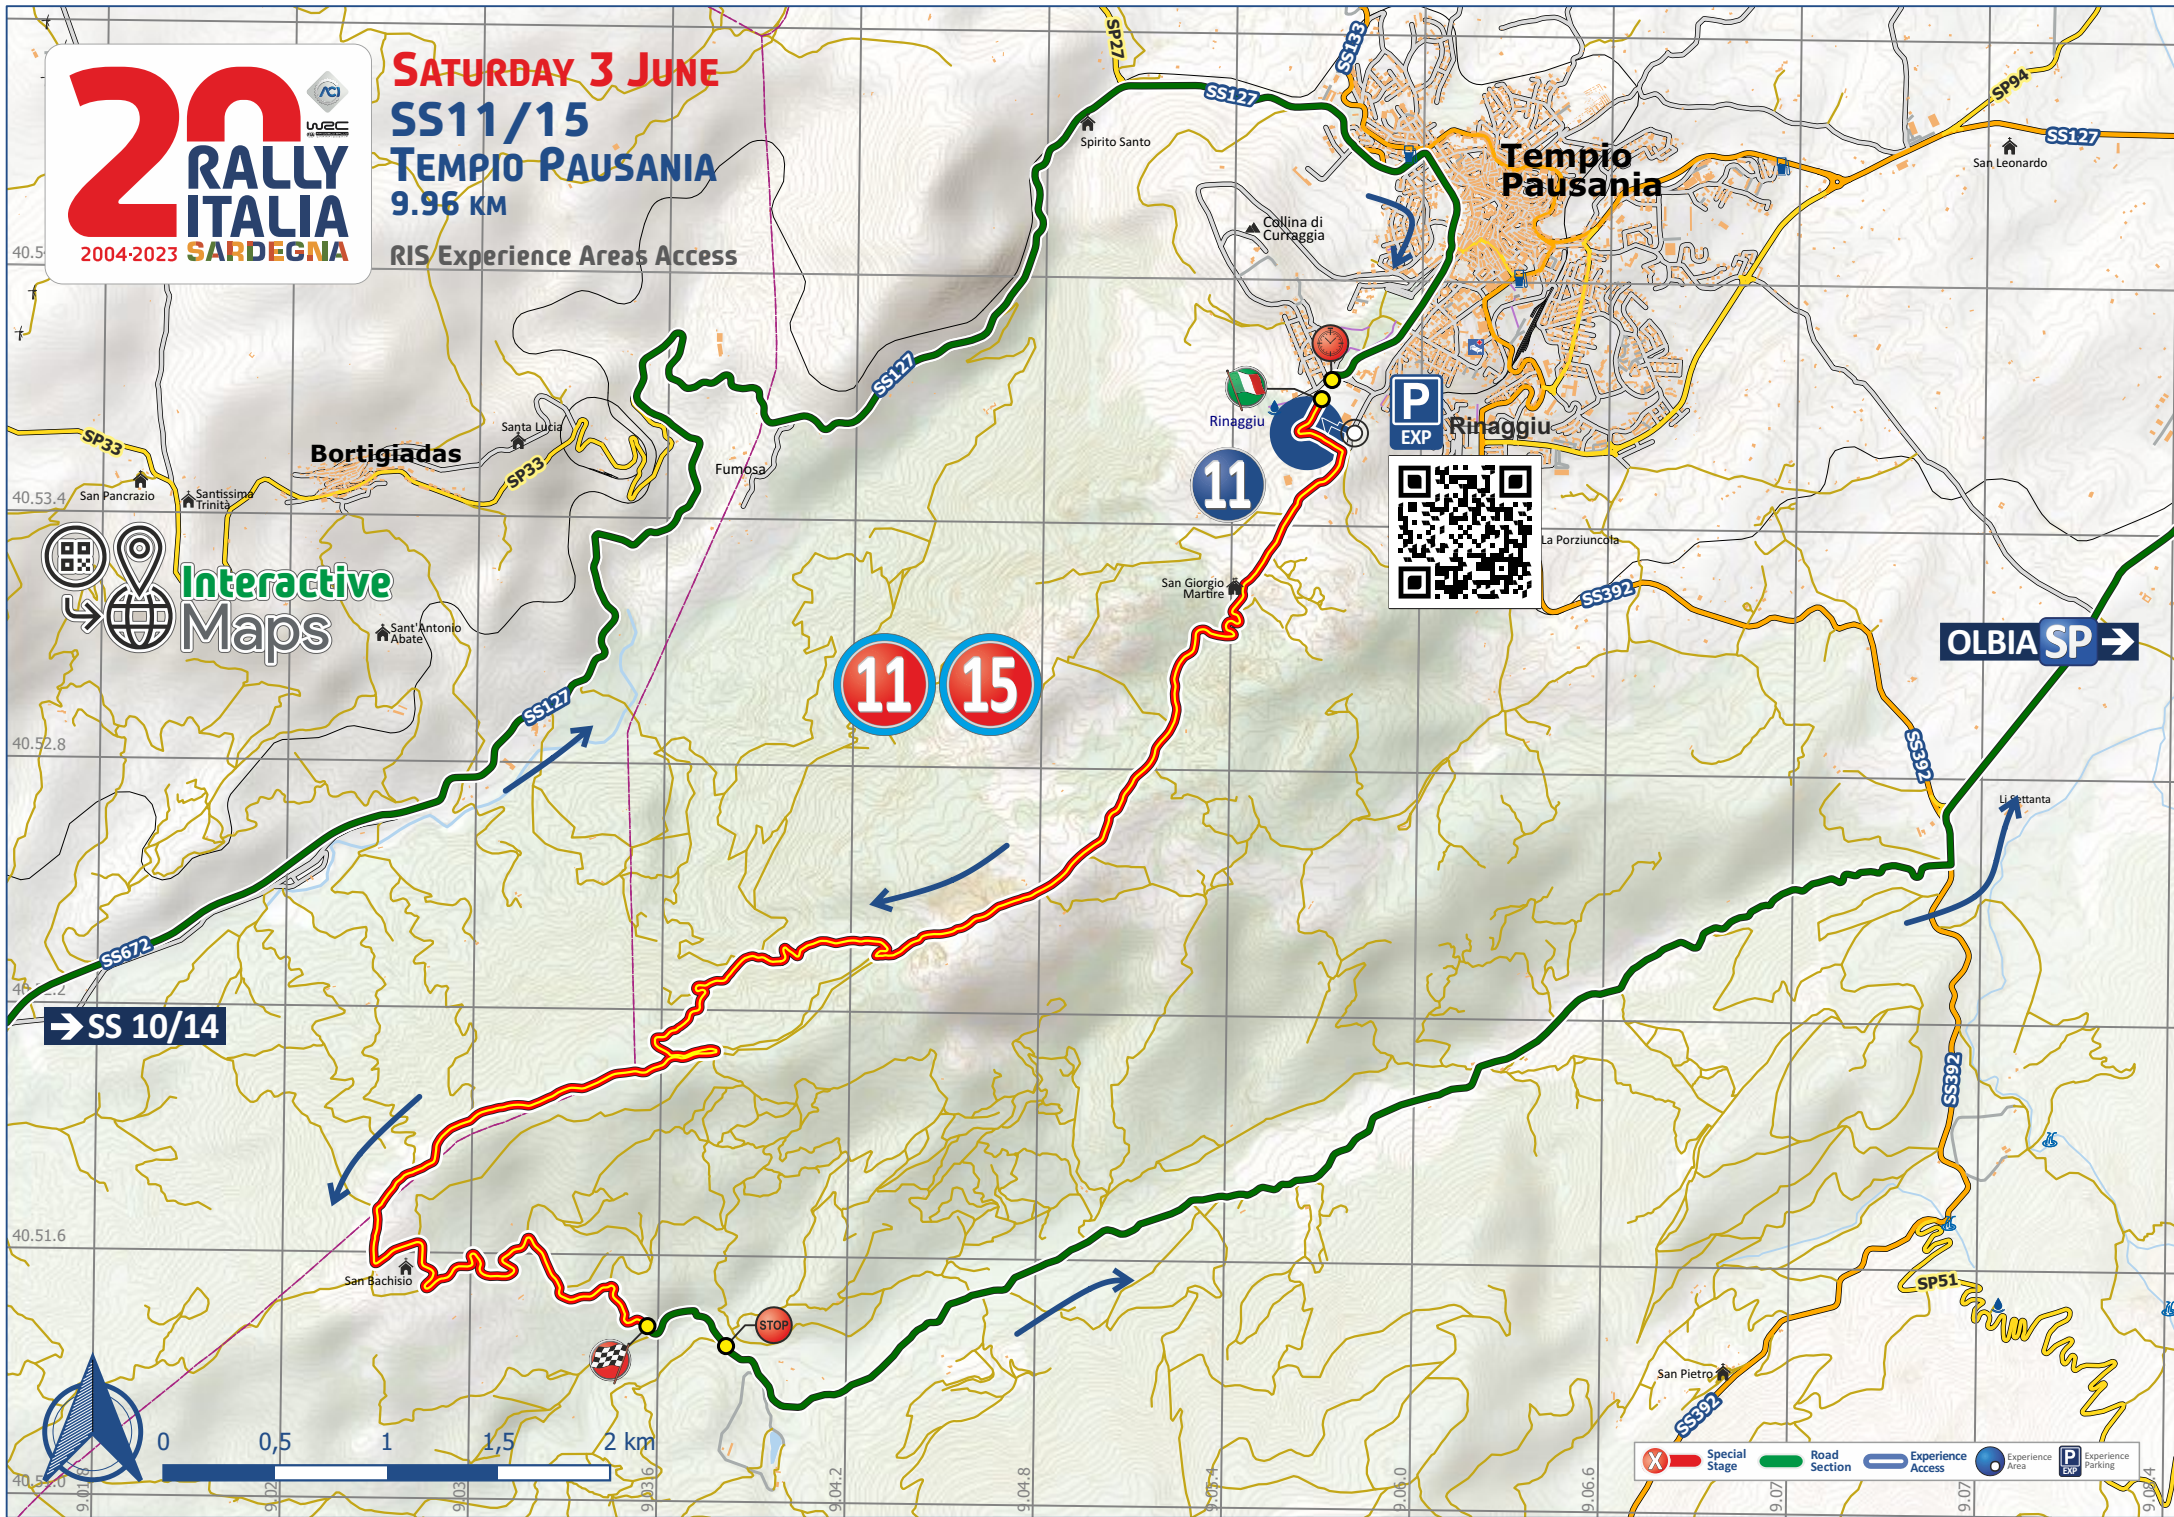

**SATURDAY 3 JUNE**  
**SS11/15**  
**TEMPIO PAUSANIA**  
**9.96 KM**

RIS Experience Areas Access

11 15

→ SS 10/14

OLBIA SP →

- Special Stage
- Road Section
- Experience Access
- Experience Area
- Experience Parking