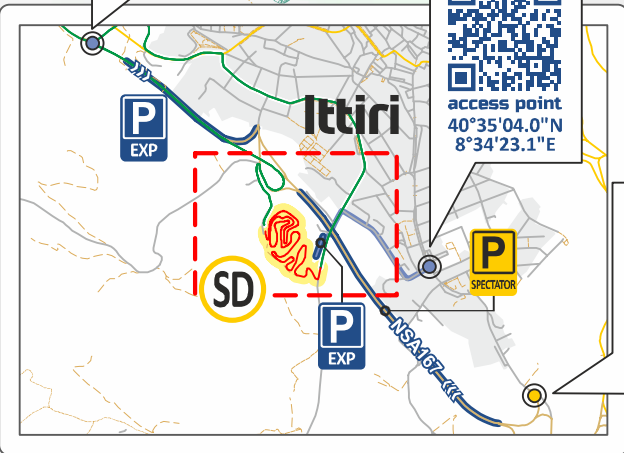

ALGERO ↓

ALGERO ↑

Venerdì 31 Maggio

SD

Ittiri Shakedown

2.08 km

[ ] Spectators Areas - Access

RIS Experience

access point
40°35'35.0"N
8°33'19.5"E

RIS Experience

access point
40°35'04.0"N
8°34'23.1"E

SPECTATORS

access point
40°34'43.2"N
8°34'43.8"E