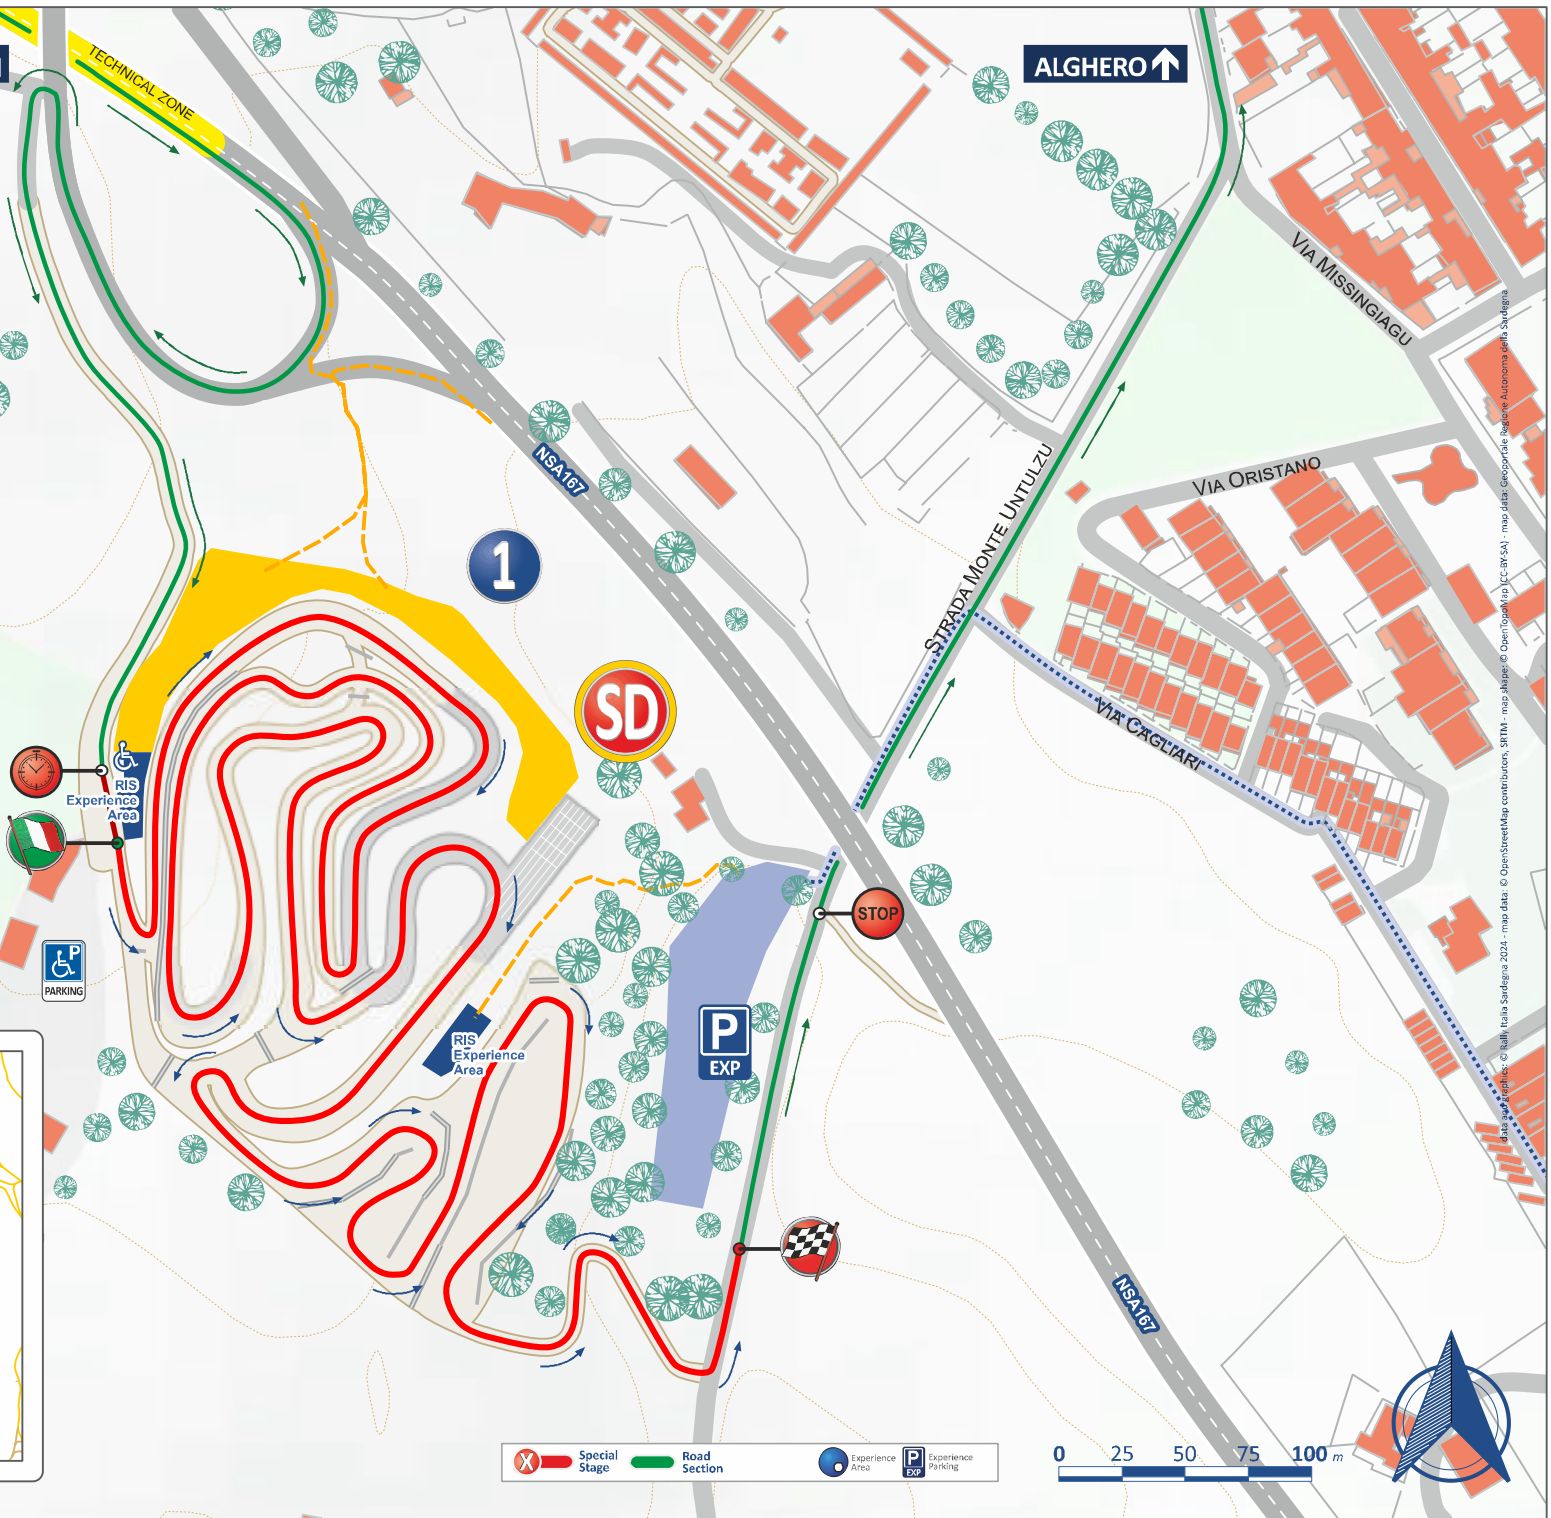

ALGERO ↘

ALGERO ↗

Venerdì 31 Maggio

SD Ittiri Shakedown 2.08 km

[] RIS Experience Areas - Access

RIS Experience
access point
40°35'35.0"N
8°33'19.5"E

RIS Experience
access point
40°35'04.0"N
8°34'23.1"E

Special Stage
 Road Section
 Experience Area
 Experience Parking

Map data: © OpenStreetMap contributors, SRTM - map data: © OpenStreetMap contributors, CC-BY-SA, Imagery: © Mapbox, © OpenTopoMap, © OpenStreetMap contributors, CC-BY-SA, Imagery: © Mapbox, © OpenTopoMap, © OpenStreetMap contributors, CC-BY-SA