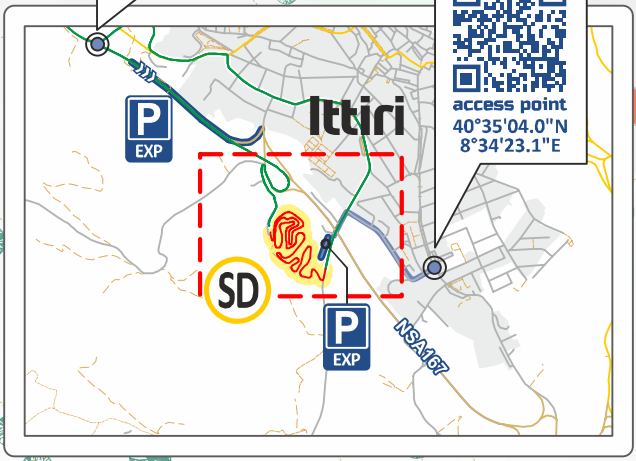

ALGERO ↘

ALGERO ↗

Venerdì 31 Maggio

SD Ittiri Shakedown 2.08 km

[] RIS Experience Areas - Access

RIS Experience
access point
40°35'35.0"N
8°33'19.5"E

RIS Experience
access point
40°35'04.0"N
8°34'23.1"E

Special Stage
 Road Section
 Experience Area
 Experience Parking

Map data: © OpenStreetMap contributors, SRTM - map data: © OpenStreetMap contributors, CC-BY-SA, Imagery: © Mapbox, © OpenTopoMap, © OpenStreetMap contributors, CC-BY-SA, Imagery: © Mapbox, © OpenTopoMap, © OpenStreetMap contributors, CC-BY-SA