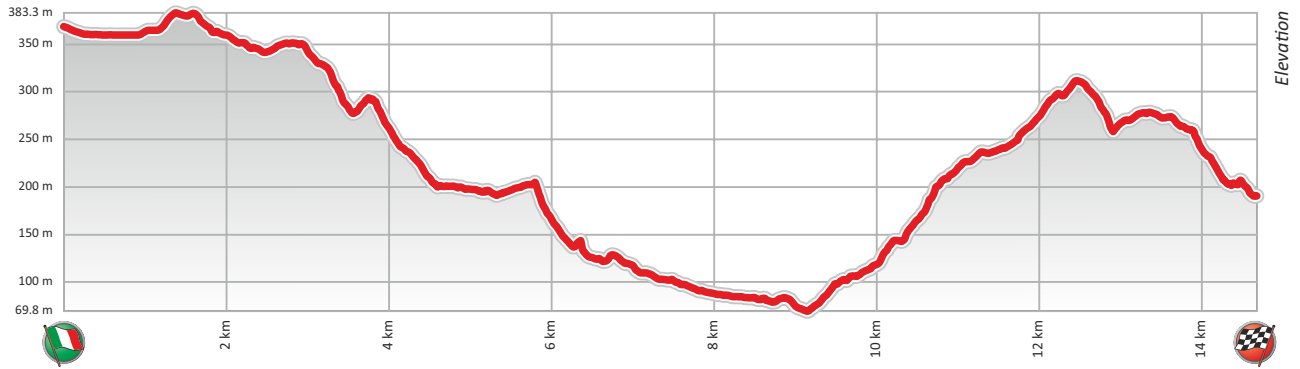

SD - Olmedo Shakedown

km. 3.79

SS1/3 - Tempio Pausania

km. 12.08

SS2/4 - Erula-Tula

km. 21.78

SS5/11 - Sedini-Castelsardo

km. 14.72

SS6/12 - Tergu-Osilo

km. 12.81

SS7/9 - Monte Lerno

km. 22.08

SS8/10 - Coiluna-Loelle

km. 15.00

SS13/15 - Cala Flumini

km. 14.06

SS14/16 Wolf Power Stage - Sassari-Argentiera

km. 6.89