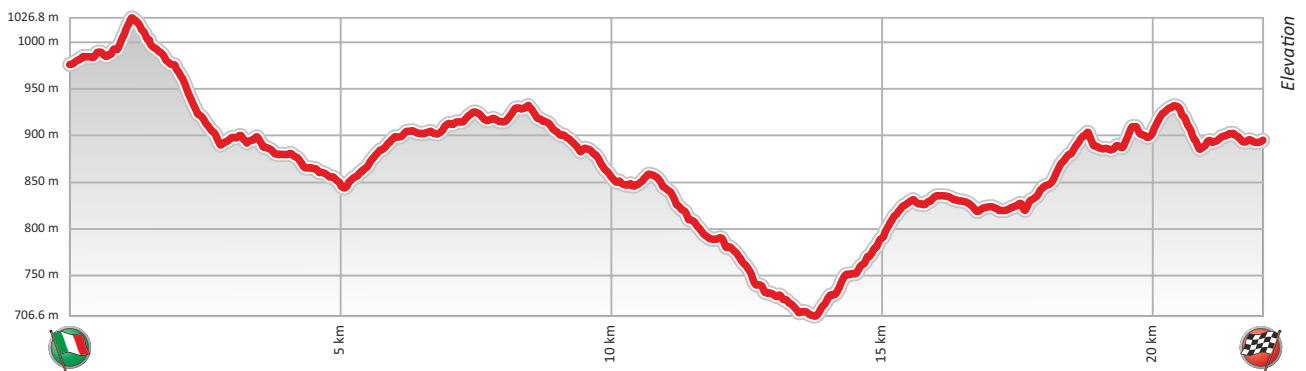

SD - Olmedo Shakedown

km. 3.79

SS1/3 - Tempio Pausania

km. 12.08

SS2/4 - Erula-Tula

km. 21.78

SS5/11 - Sedini-Castelsardo

km. 14.72

SS6/12 - Tergu-Osilo

km. 12.81

SS7/9 - Monte Lerno

km. 22.08

SS8/10 - Coiluna-Loelle

km. 15.00

SS13/15 - Cala Flumini

km. 14.06

SS14/16 Wolf Power Stage - Sassari-Argentiera

km. 6.89