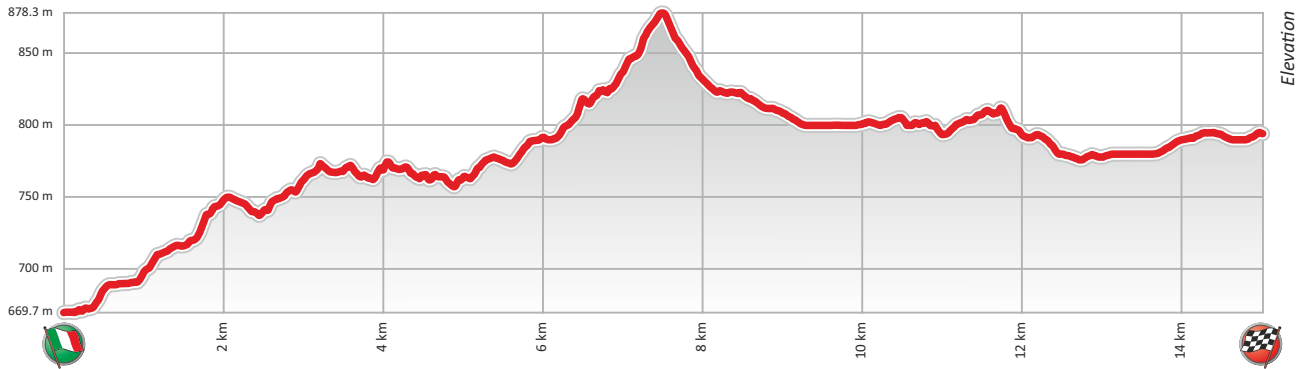

SD - Olmedo Shakedown

km. 3.79

SS1/3 - Tempio Pausania

km. 12.08

SS2/4 - Erula-Tula

km. 21.78

SS5/11 - Sedini-Castelsardo

km. 14.72

SS6/12 - Tergu-Osilo

km. 12.81

SS7/9 - Monte Lerno

km. 22.08

SS8/10 - Coiluna-Loelle

km. 15.00

SS13/15 - Cala Flumini

km. 14.06

SS14/16 Wolf Power Stage - Sassari-Argentiera

km. 6.89