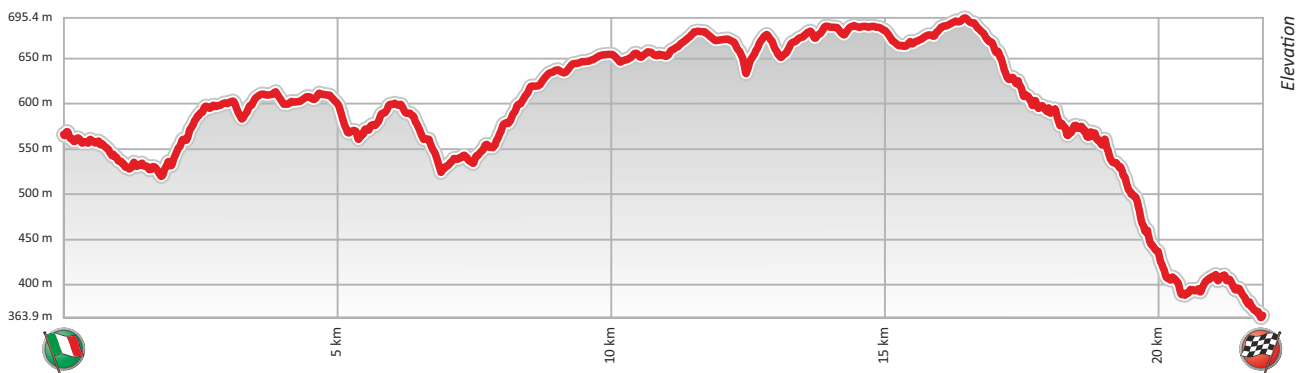

SD - Olmedo Shakedown

km. 3.79

SS1/3 - Tempio Pausania

km. 12.08

SS2/4 - Erula-Tula

km. 21.78

SS5/11 - Sedini-Castelsardo

km. 14.72

SS6/12 - Tergu-Osilo

km. 12.81

SS7/9 - Monte Lerno

km. 22.08

SS8/10 - Coiluna-Loelle

km. 15.00

SS13/15 - Cala Flumini

km. 14.06

SS14/16 Wolf Power Stage - Sassari-Argentiera

km. 6.89