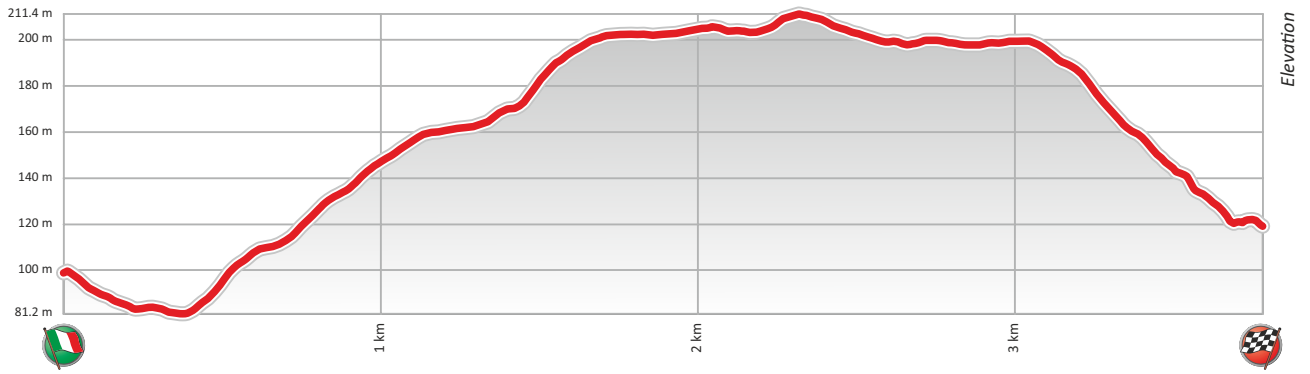

SD - Olmedo Shakedown

km. 3.79

SS1/3 - Tempio Pausania

km. 12.08

SS2/4 - Erula-Tula

km. 21.78

SS5/11 - Sedini-Castelsardo

km. 14.72

SS6/12 - Tergu-Osilo

km. 12.81

SS7/9 - Monte Lerno

km. 22.08

SS8/10 - Coiluna-Loelle

km. 15.00

SS13/15 - Cala Flumini

km. 14.06

SS14/16 Wolf Power Stage - Sassari-Argentiera

km. 6.89