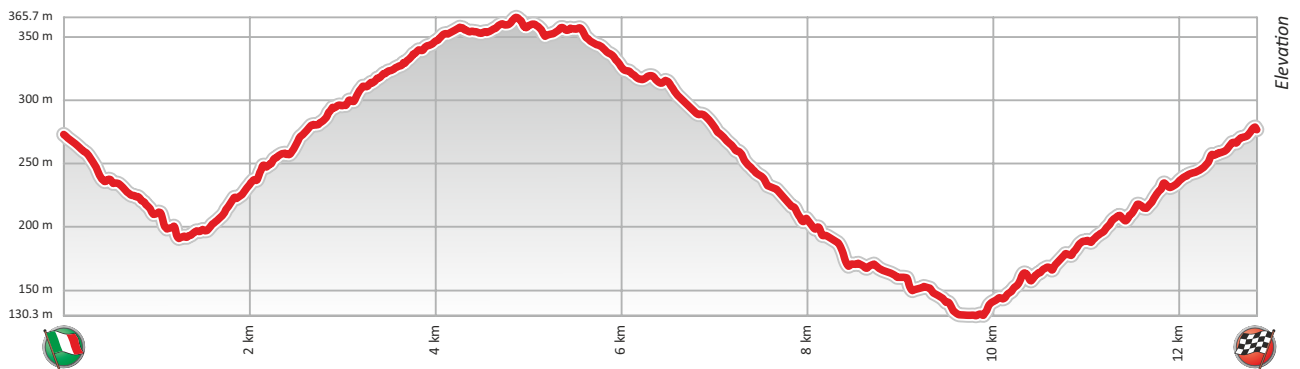

SD - Olmedo Shakedown

km. 3.79

SS1/3 - Tempio Pausania

km. 12.08

SS2/4 - Erula-Tula

km. 21.78

SS5/11 - Sedini-Castelsardo

km. 14.72

SS6/12 - Tergu-Osilo

km. 12.81

SS7/9 - Monte Lerno

km. 22.08

SS8/10 - Coiluna-Loelle

km. 15.00

SS13/15 - Cala Flumini

km. 14.06

SS14/16 Wolf Power Stage - Sassari-Argentiera

km. 6.89