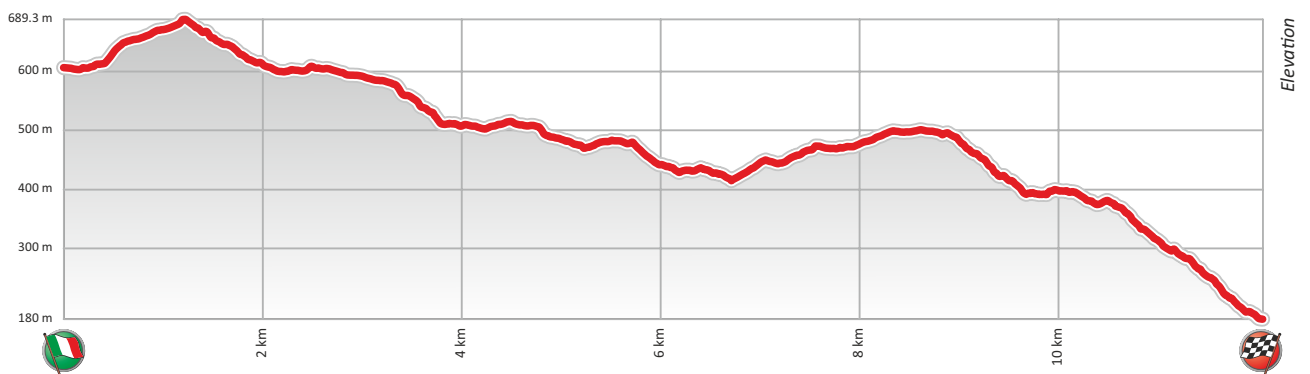

SD - Olmedo Shakedown

km. 3.79

SS1/3 - Tempio Pausania

km. 12.08

SS2/4 - Erula-Tula

km. 21.78

SS5/11 - Sedini-Castelsardo

km. 14.72

SS6/12 - Tergu-Osilo

km. 12.81

SS7/9 - Monte Lerno

km. 22.08

SS8/10 - Coiluna-Loelle

km. 15.00

SS13/15 - Cala Flumini

km. 14.06

SS14/16 Wolf Power Stage - Sassari-Argentiera

km. 6.89