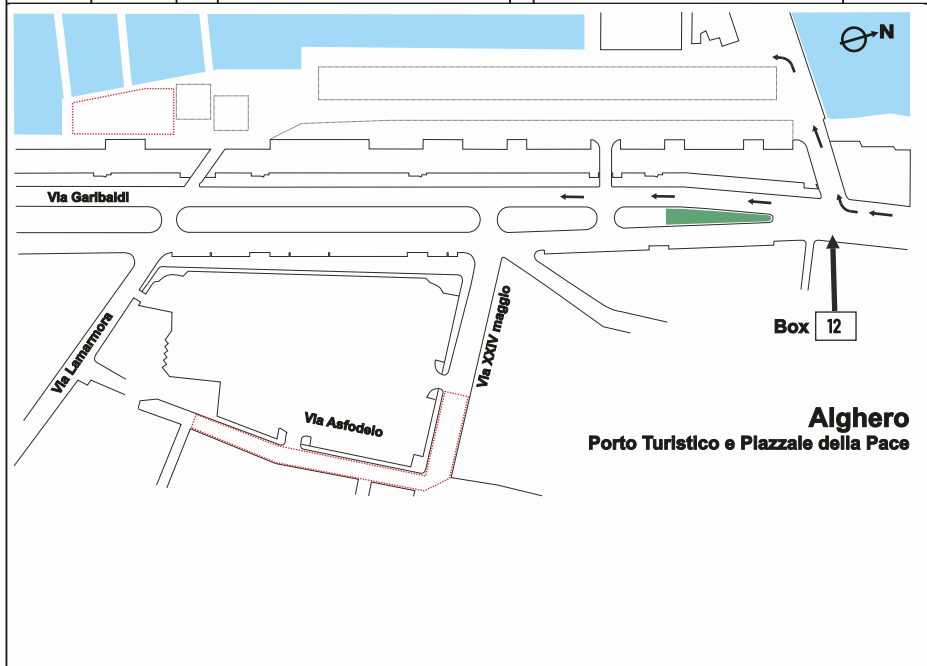

DA From **ALGHERO AIRPORT**

DISTANZA Distance Km

A To **ALGHERO Service Park**

8,88

2

Senza indicazioni proseguire dritto / Without indication, go straight ahead

DISTANZA / Distance		DIREZIONE / Direction	INFORMAZIONI / Information	REGRESS. / Km to go
TOTALE / Total	PARZIALE / Partial			
8,35	0,22			0,53
8,88	0,53		SERVICE PARK (Porto Turistico)	0,00